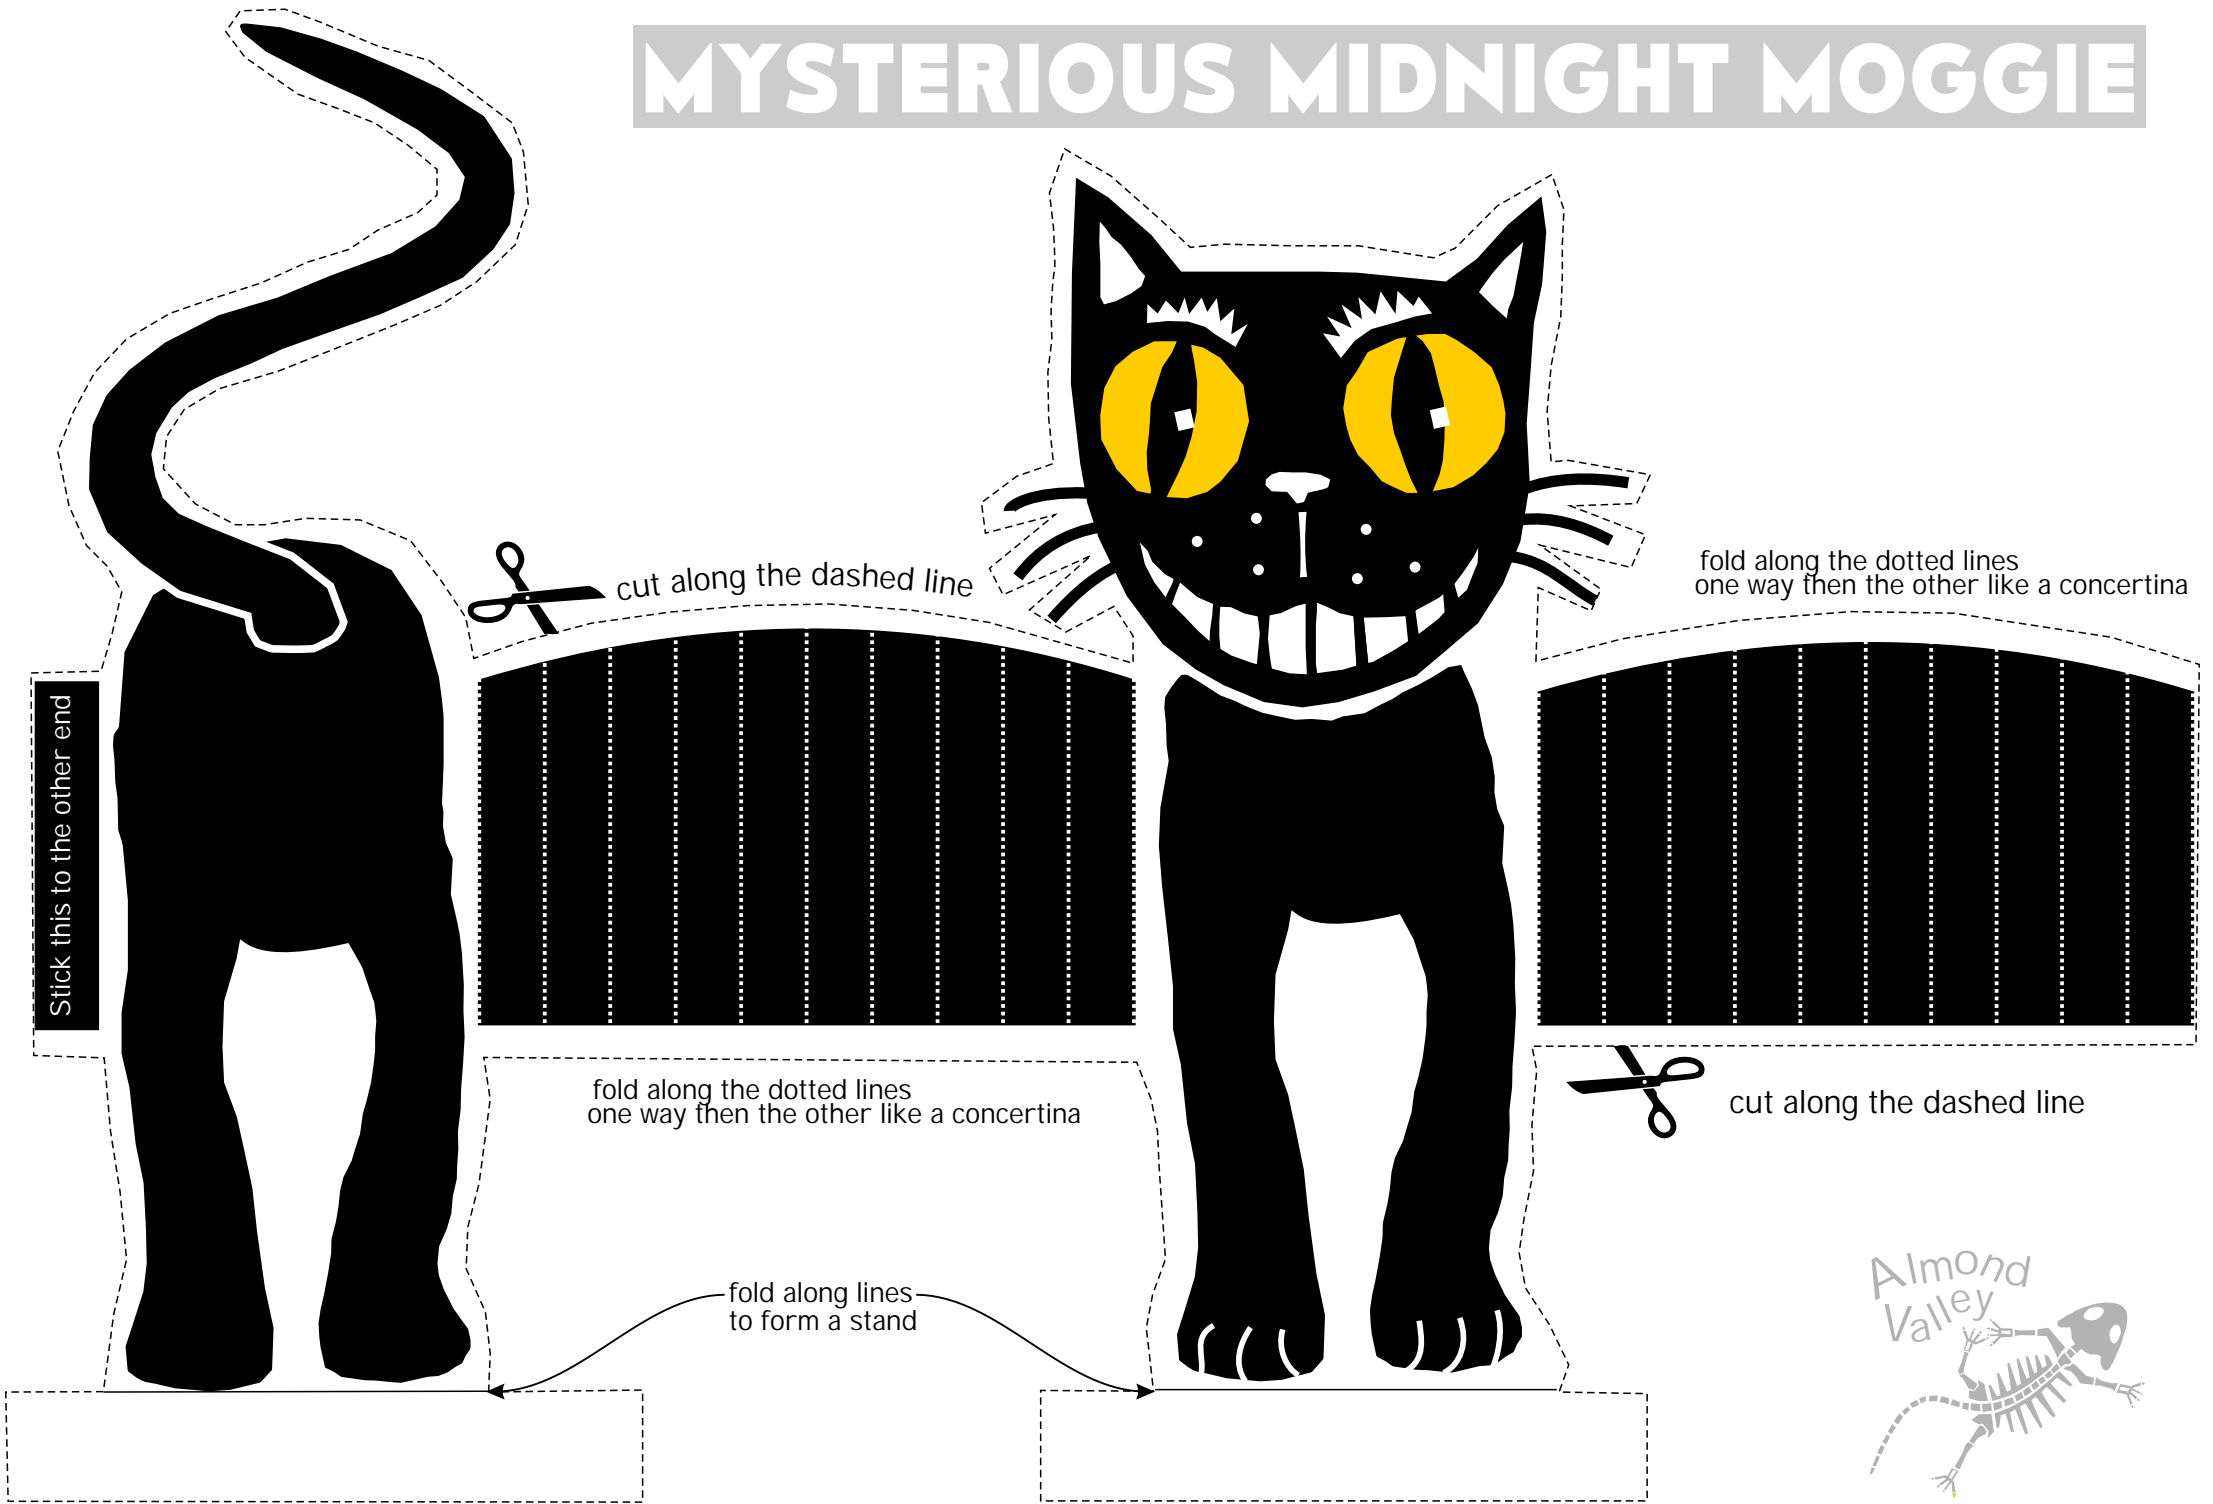

MYSTERIOUS MIDNIGHT MOGGIE

Stick this to the other end

cut along the dashed line

fold along the dotted lines one way then the other like a concertina

fold along the dotted lines one way then the other like a concertina

cut along the dashed line

fold along lines to form a stand